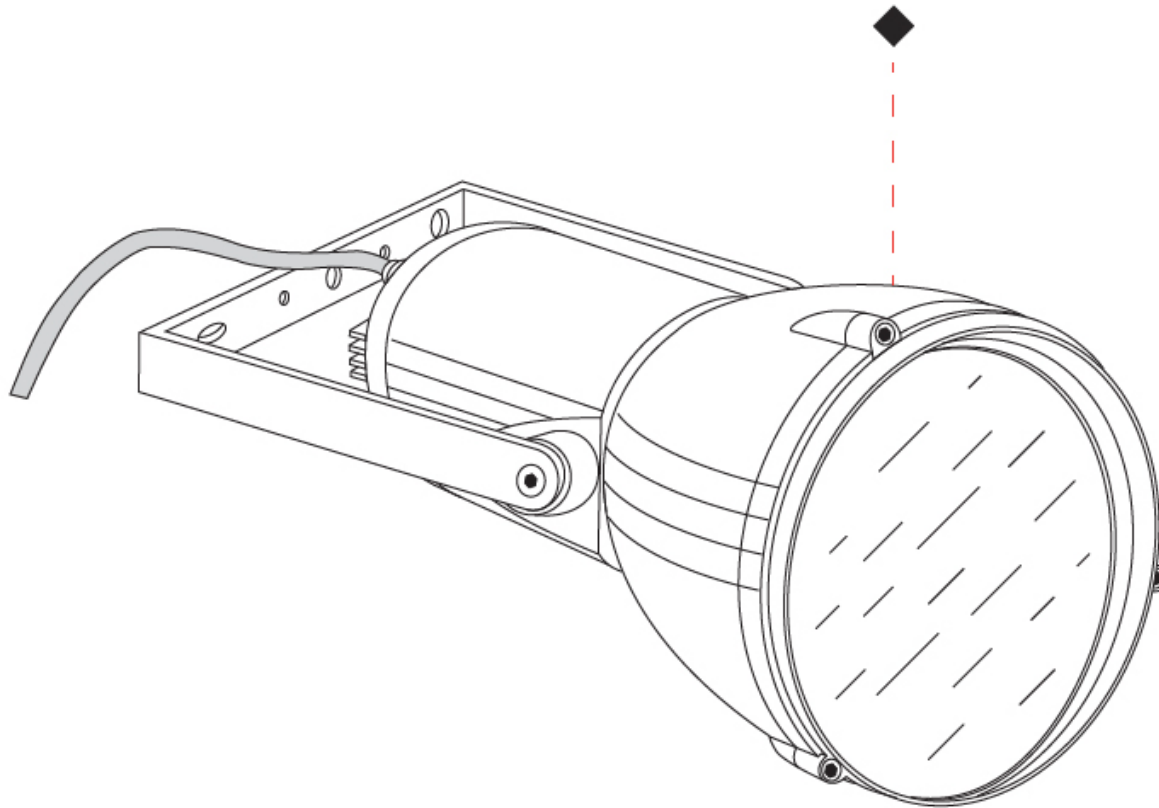

MINI REEF SURFACE

E10F0015-

PROJECT	_____
TYPE	_____
SPECIFIER	_____
QUANTITY	_____
DATE	_____

E