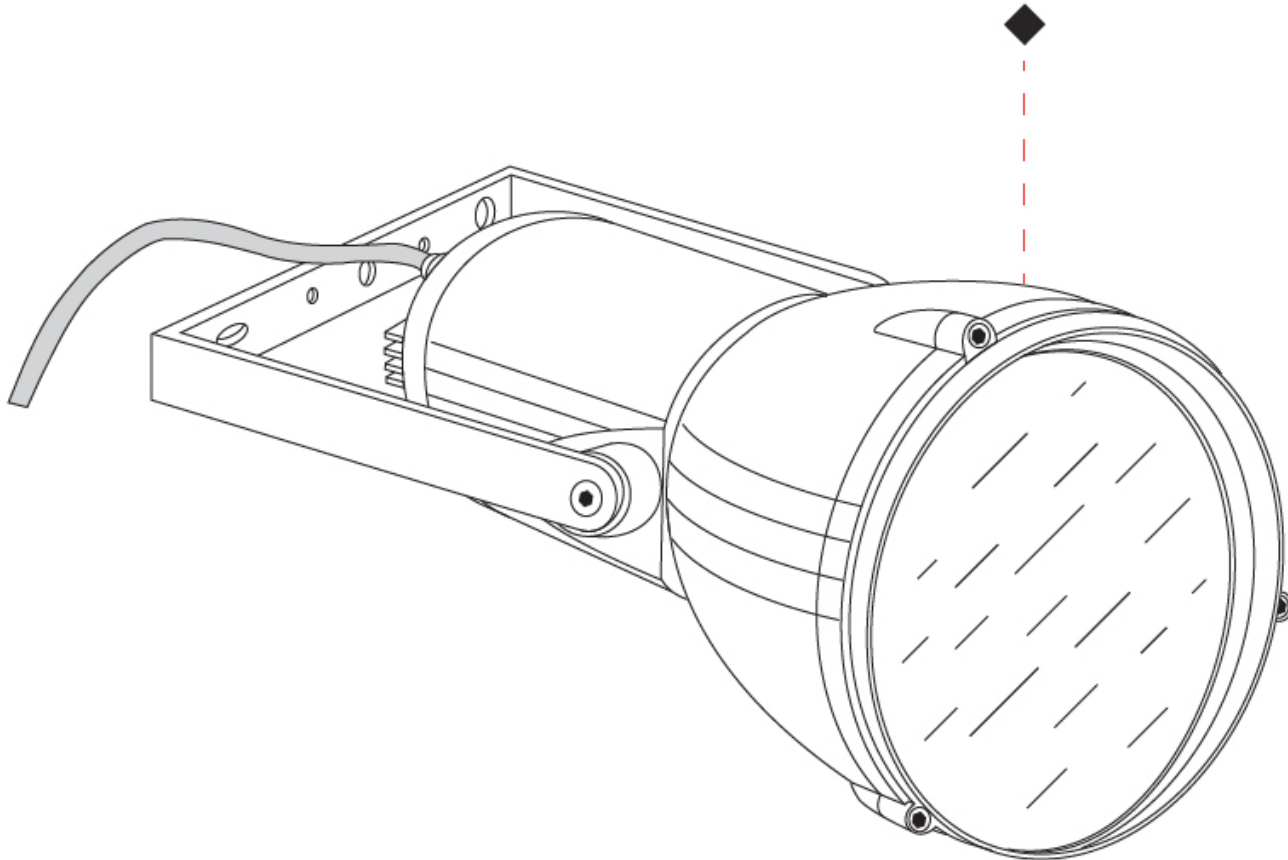

REEF SURFACE

E10F0033-

PROJECT _____

TYPE _____

SPECIFIER _____

QUANTITY _____

DATE _____

E